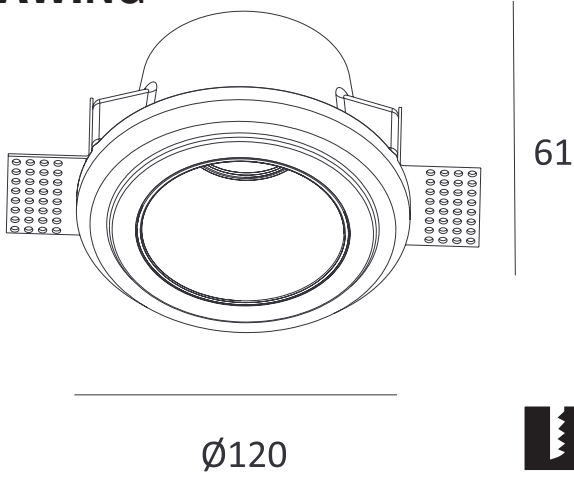

MAVERICK SPOT LIGHT

TECHNICAL SHEET
KL-SP00004

KEYLIGHT

SPAIN

PRODUCTOS DE ILUMINACION

DRAWING

REFLECTOR

Black

SPECIFICATIONS

Product Code	KL-SP00004
Power	GU10/MR16
Input	220-240V
Material	Gypsum
Dimensions	Ø120mm*61mm
Cut-out	Ø123mm